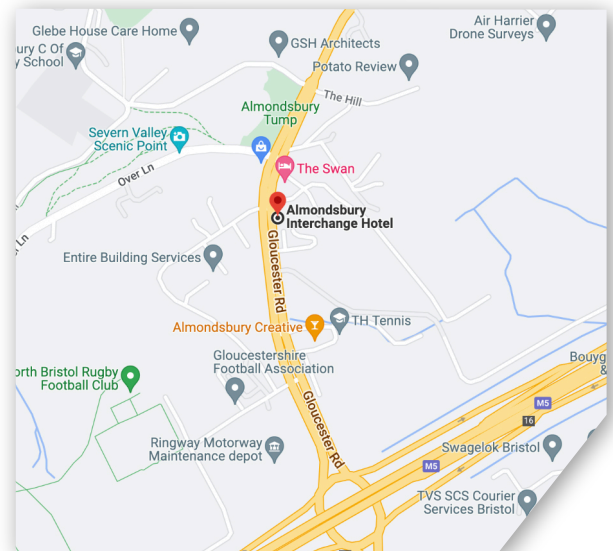

Parking facilities

Our Bristol PAT training course venue has a large, free car park.

GOT A QUESTION?

Call Us

0113 248 9966

Email Us

admin@pat-training.co.uk

Go Online

www.pat-training.co.uk