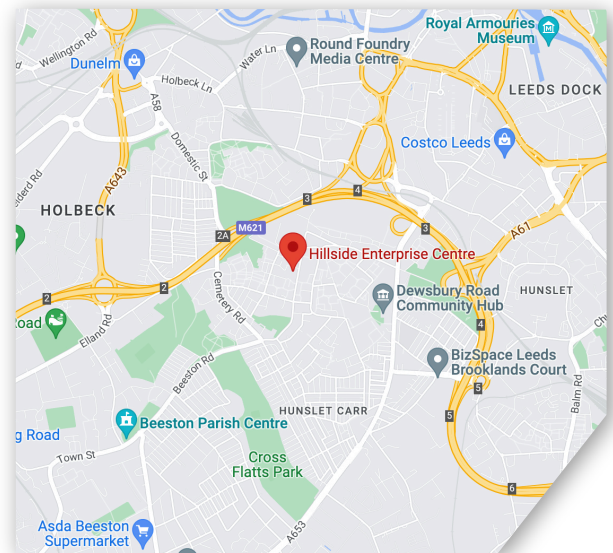

Parking facilities

Our Leeds PAT training course has a free on-site car park.

GOT A QUESTION?

Call Us

0113 248 9966

Email Us

admin@pat-training.co.uk

Go Online

www.pat-training.co.uk