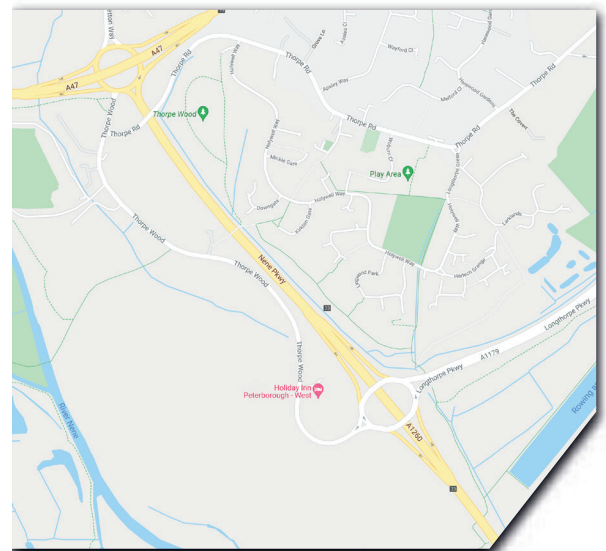

Parking facilities

Our Peterborough PAT training course has a free on-site car park.

GOT A QUESTION?

CALL US

0113 248 9966

Email Us

admin@pat-training.co.uk

Go Online

www.pat-training.co.uk